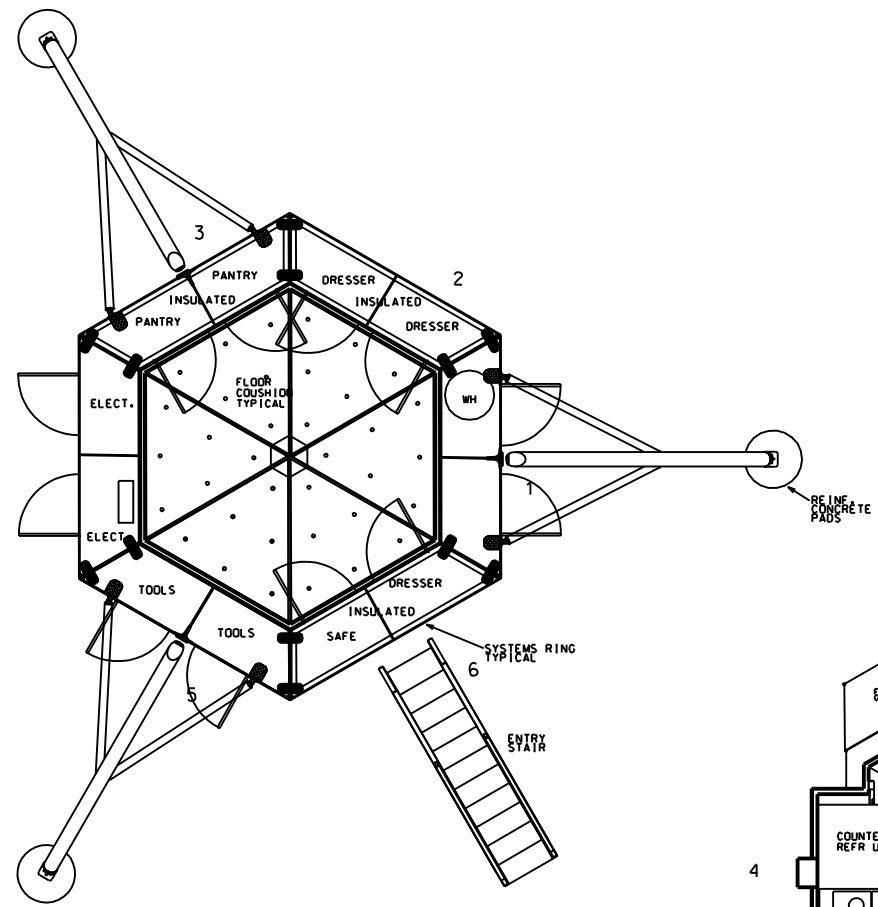

BERTH LEVEL
SCALE 1/2"=1'-0"

MAIN LEVEL
SCALE 1/2"=1'-0"

COUCH PIT/SYSTEMS
SCALE 1/2"=1'-0"

1 FOOT
1 METER