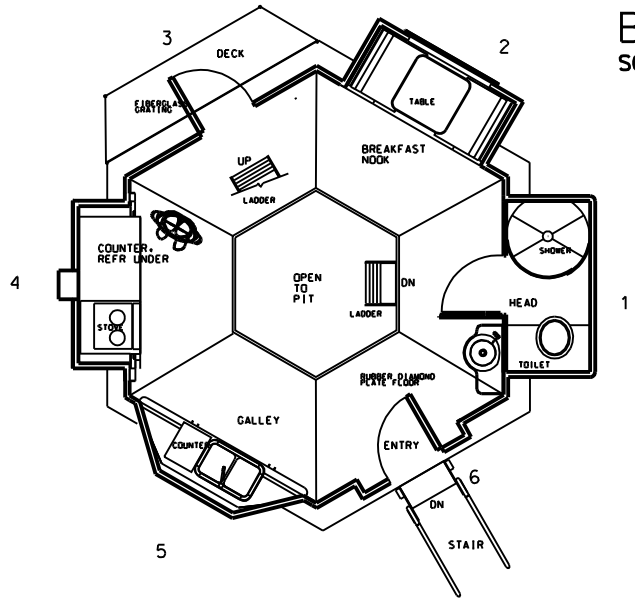

BERTH LEVEL
SCALE 1/2"=1'-0"

MAIN LEVEL
SCALE 1/2"=1'-0"

COUCH PIT/SYSTEMS
SCALE 1/2"=1'-0"

1 FOOT
1 METER